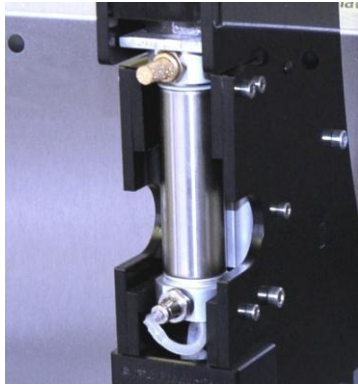

ProFilloMat 155

Stainless steel cylinder available

Optionally we supply the AutoFillomat with a stainless steel cylinder to avoid breakdowns of the plastic syringe in industrial operations.