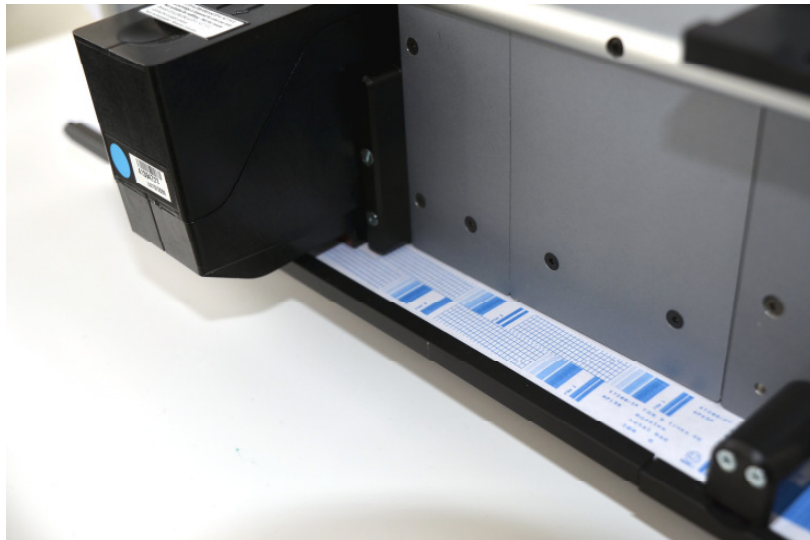

Detailed print out

For Neopost inkjet cartridges:

AS 73 P	AS 223 P	AS 225 P	AS 226 NJ
AS 268 NJ	AS 226 P	AS 225 NJ	Portosprinter 35
Portosprinter 45	IJ 45	IJ 35	SA 60
SA 50	IJ 65	IJ 75	IJ 85
IJ 40	IJ 70